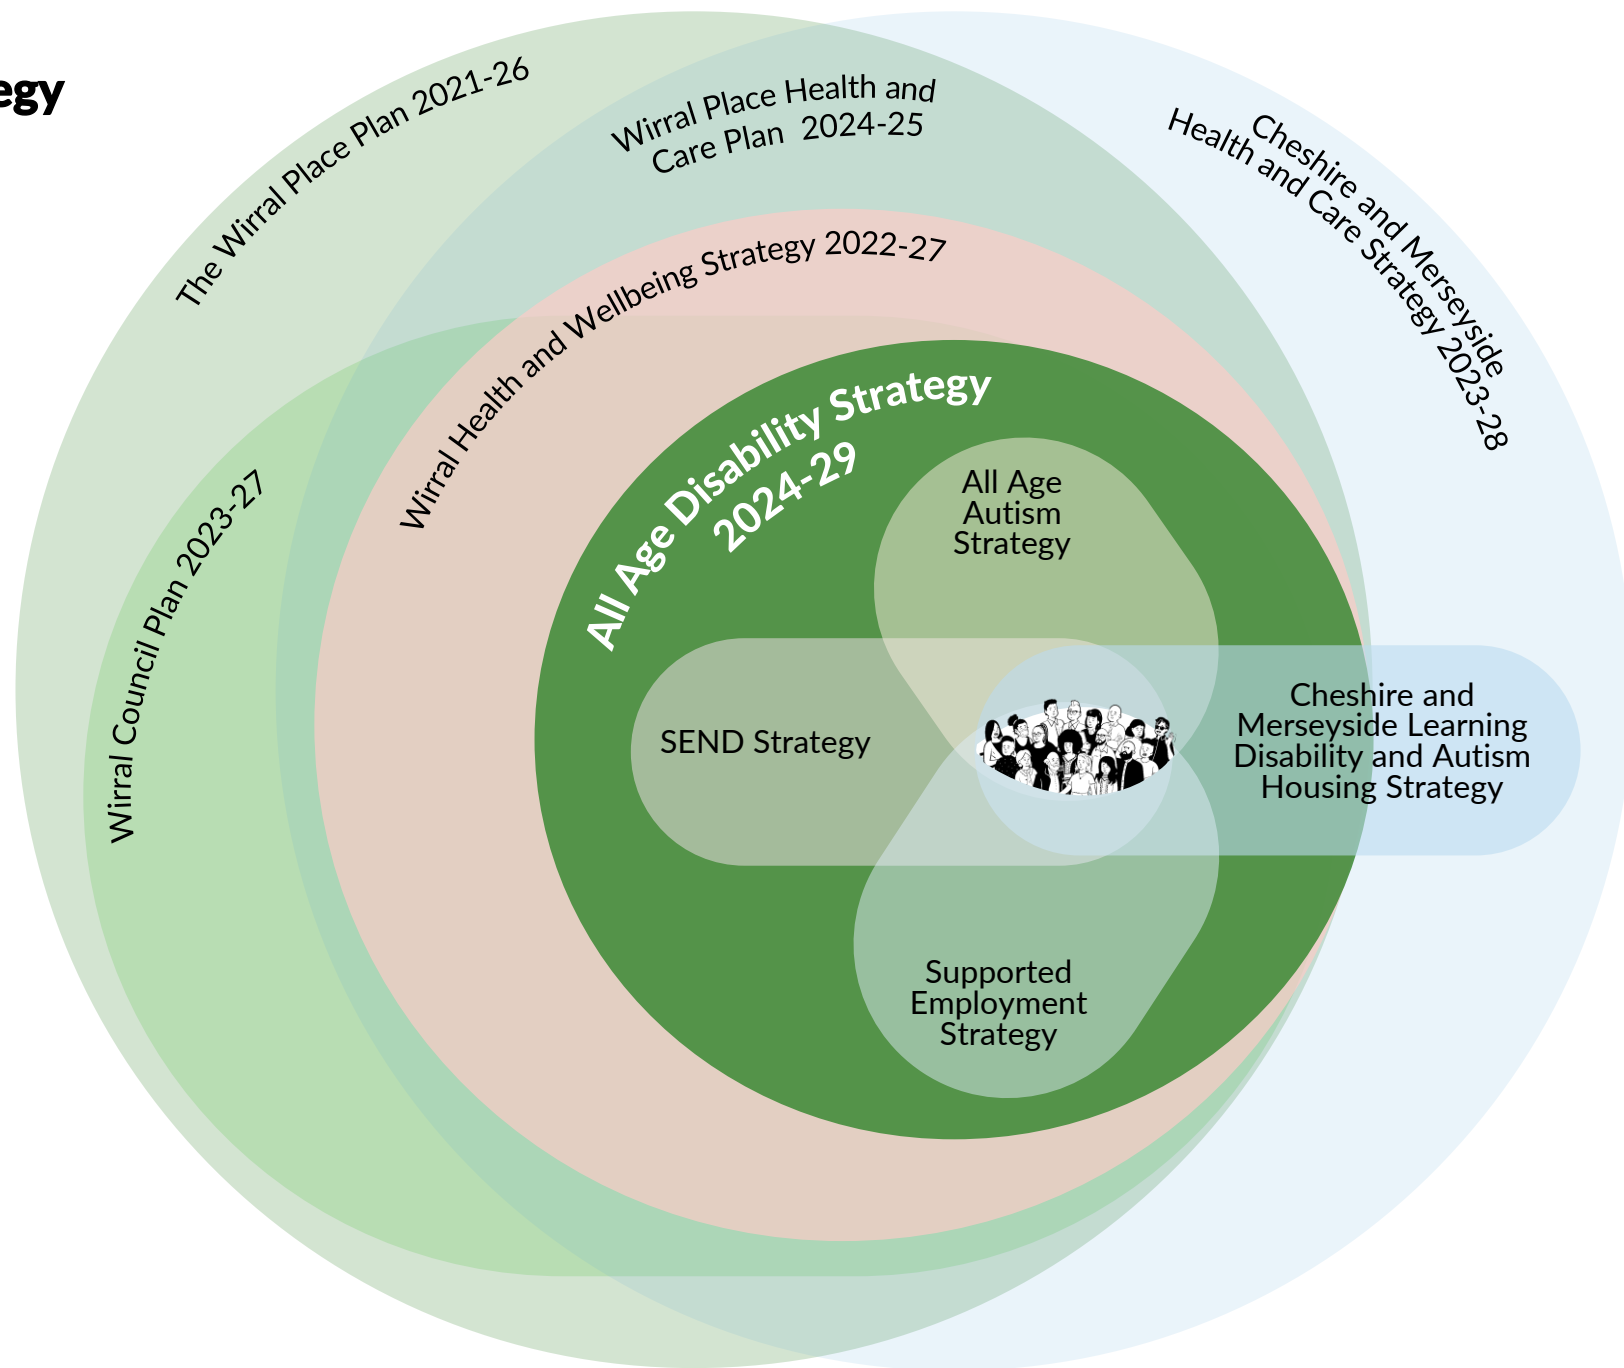

Wirral's All Age Disability Strategy within local policy and planning context

This is not an exhaustive list, however, it does highlight the areas of focus for the All Age Disability Strategy and how its outcome contributes into other strategies and plans